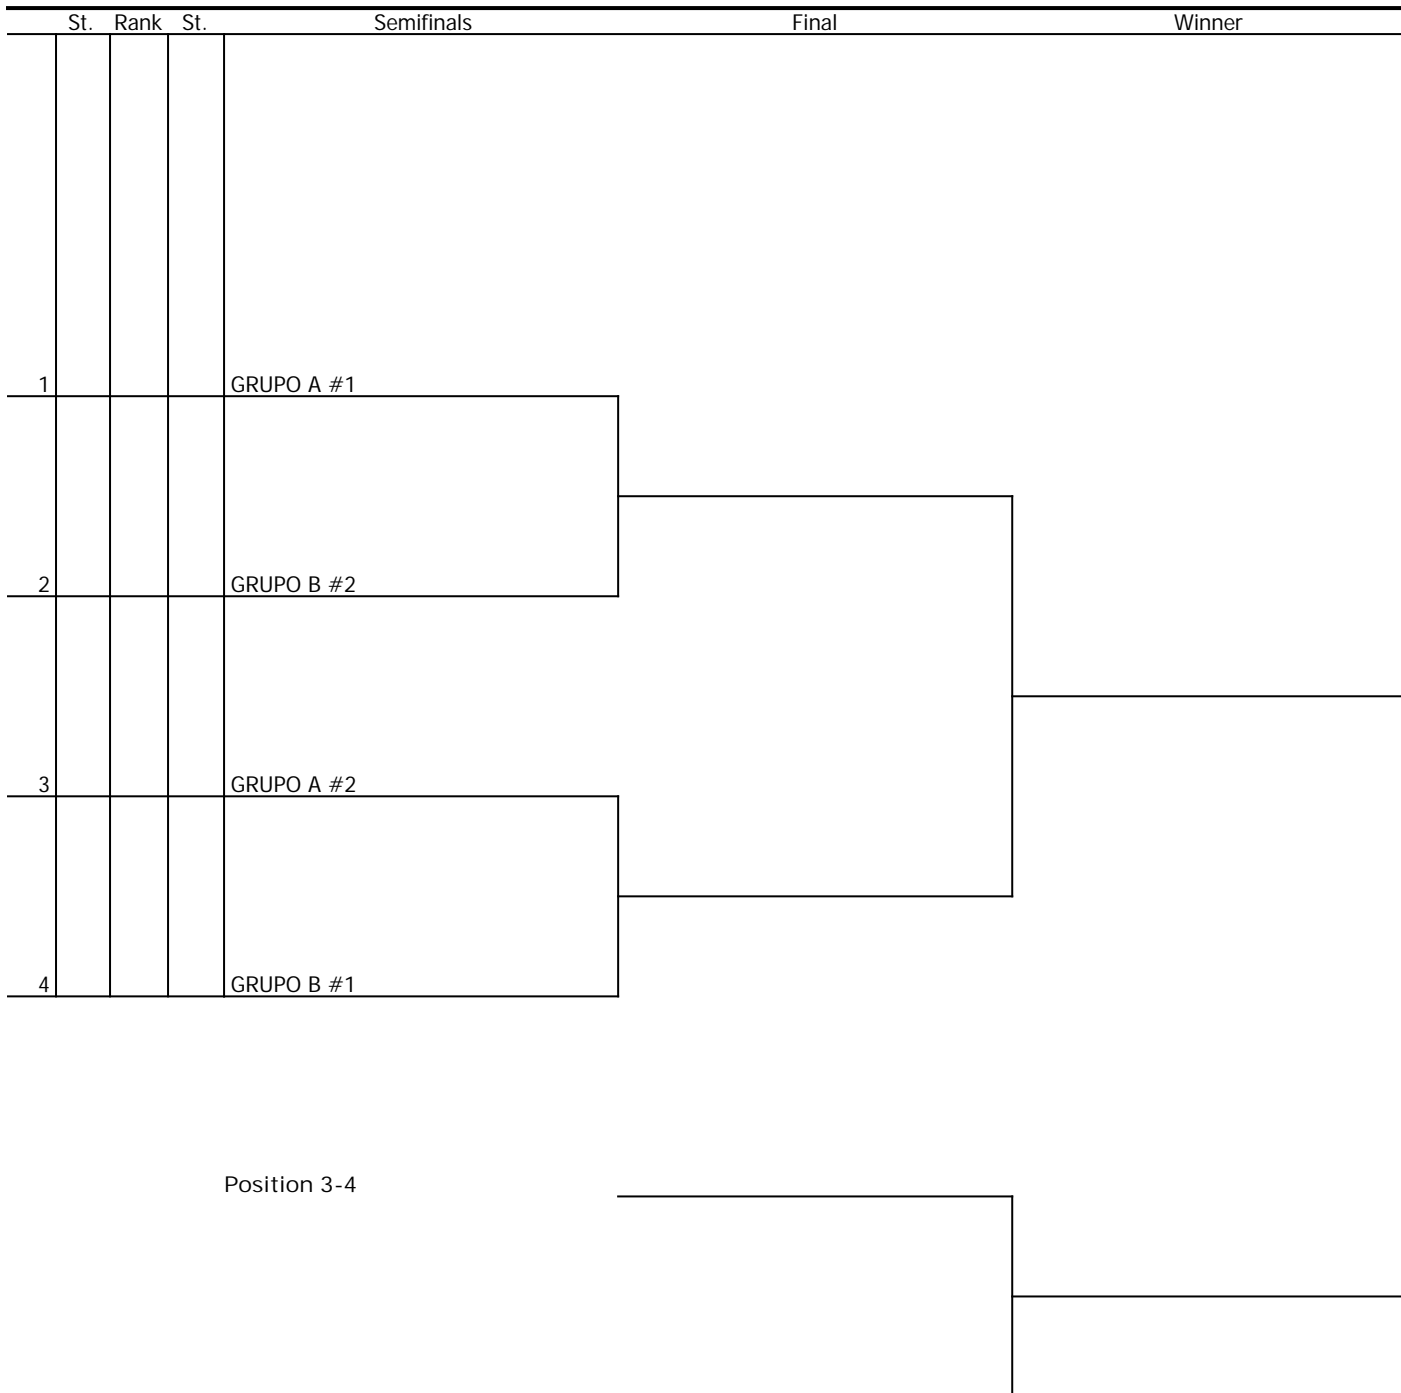

SELECTIVO SUDAMERICANO 14 AÑOS

BS 14

Date
31 mar. - 04 abr. 2025

City, Country
Guayaquil, ECU, ECU

Website
@fetenis

Printed: 28/3/2025 16:29:59

	# Seeded Players	# Alternates	Replacing	Draw date/time: Last Direct Acceptance
				Player representatives
				Signature
				Jhonny SUAREZ